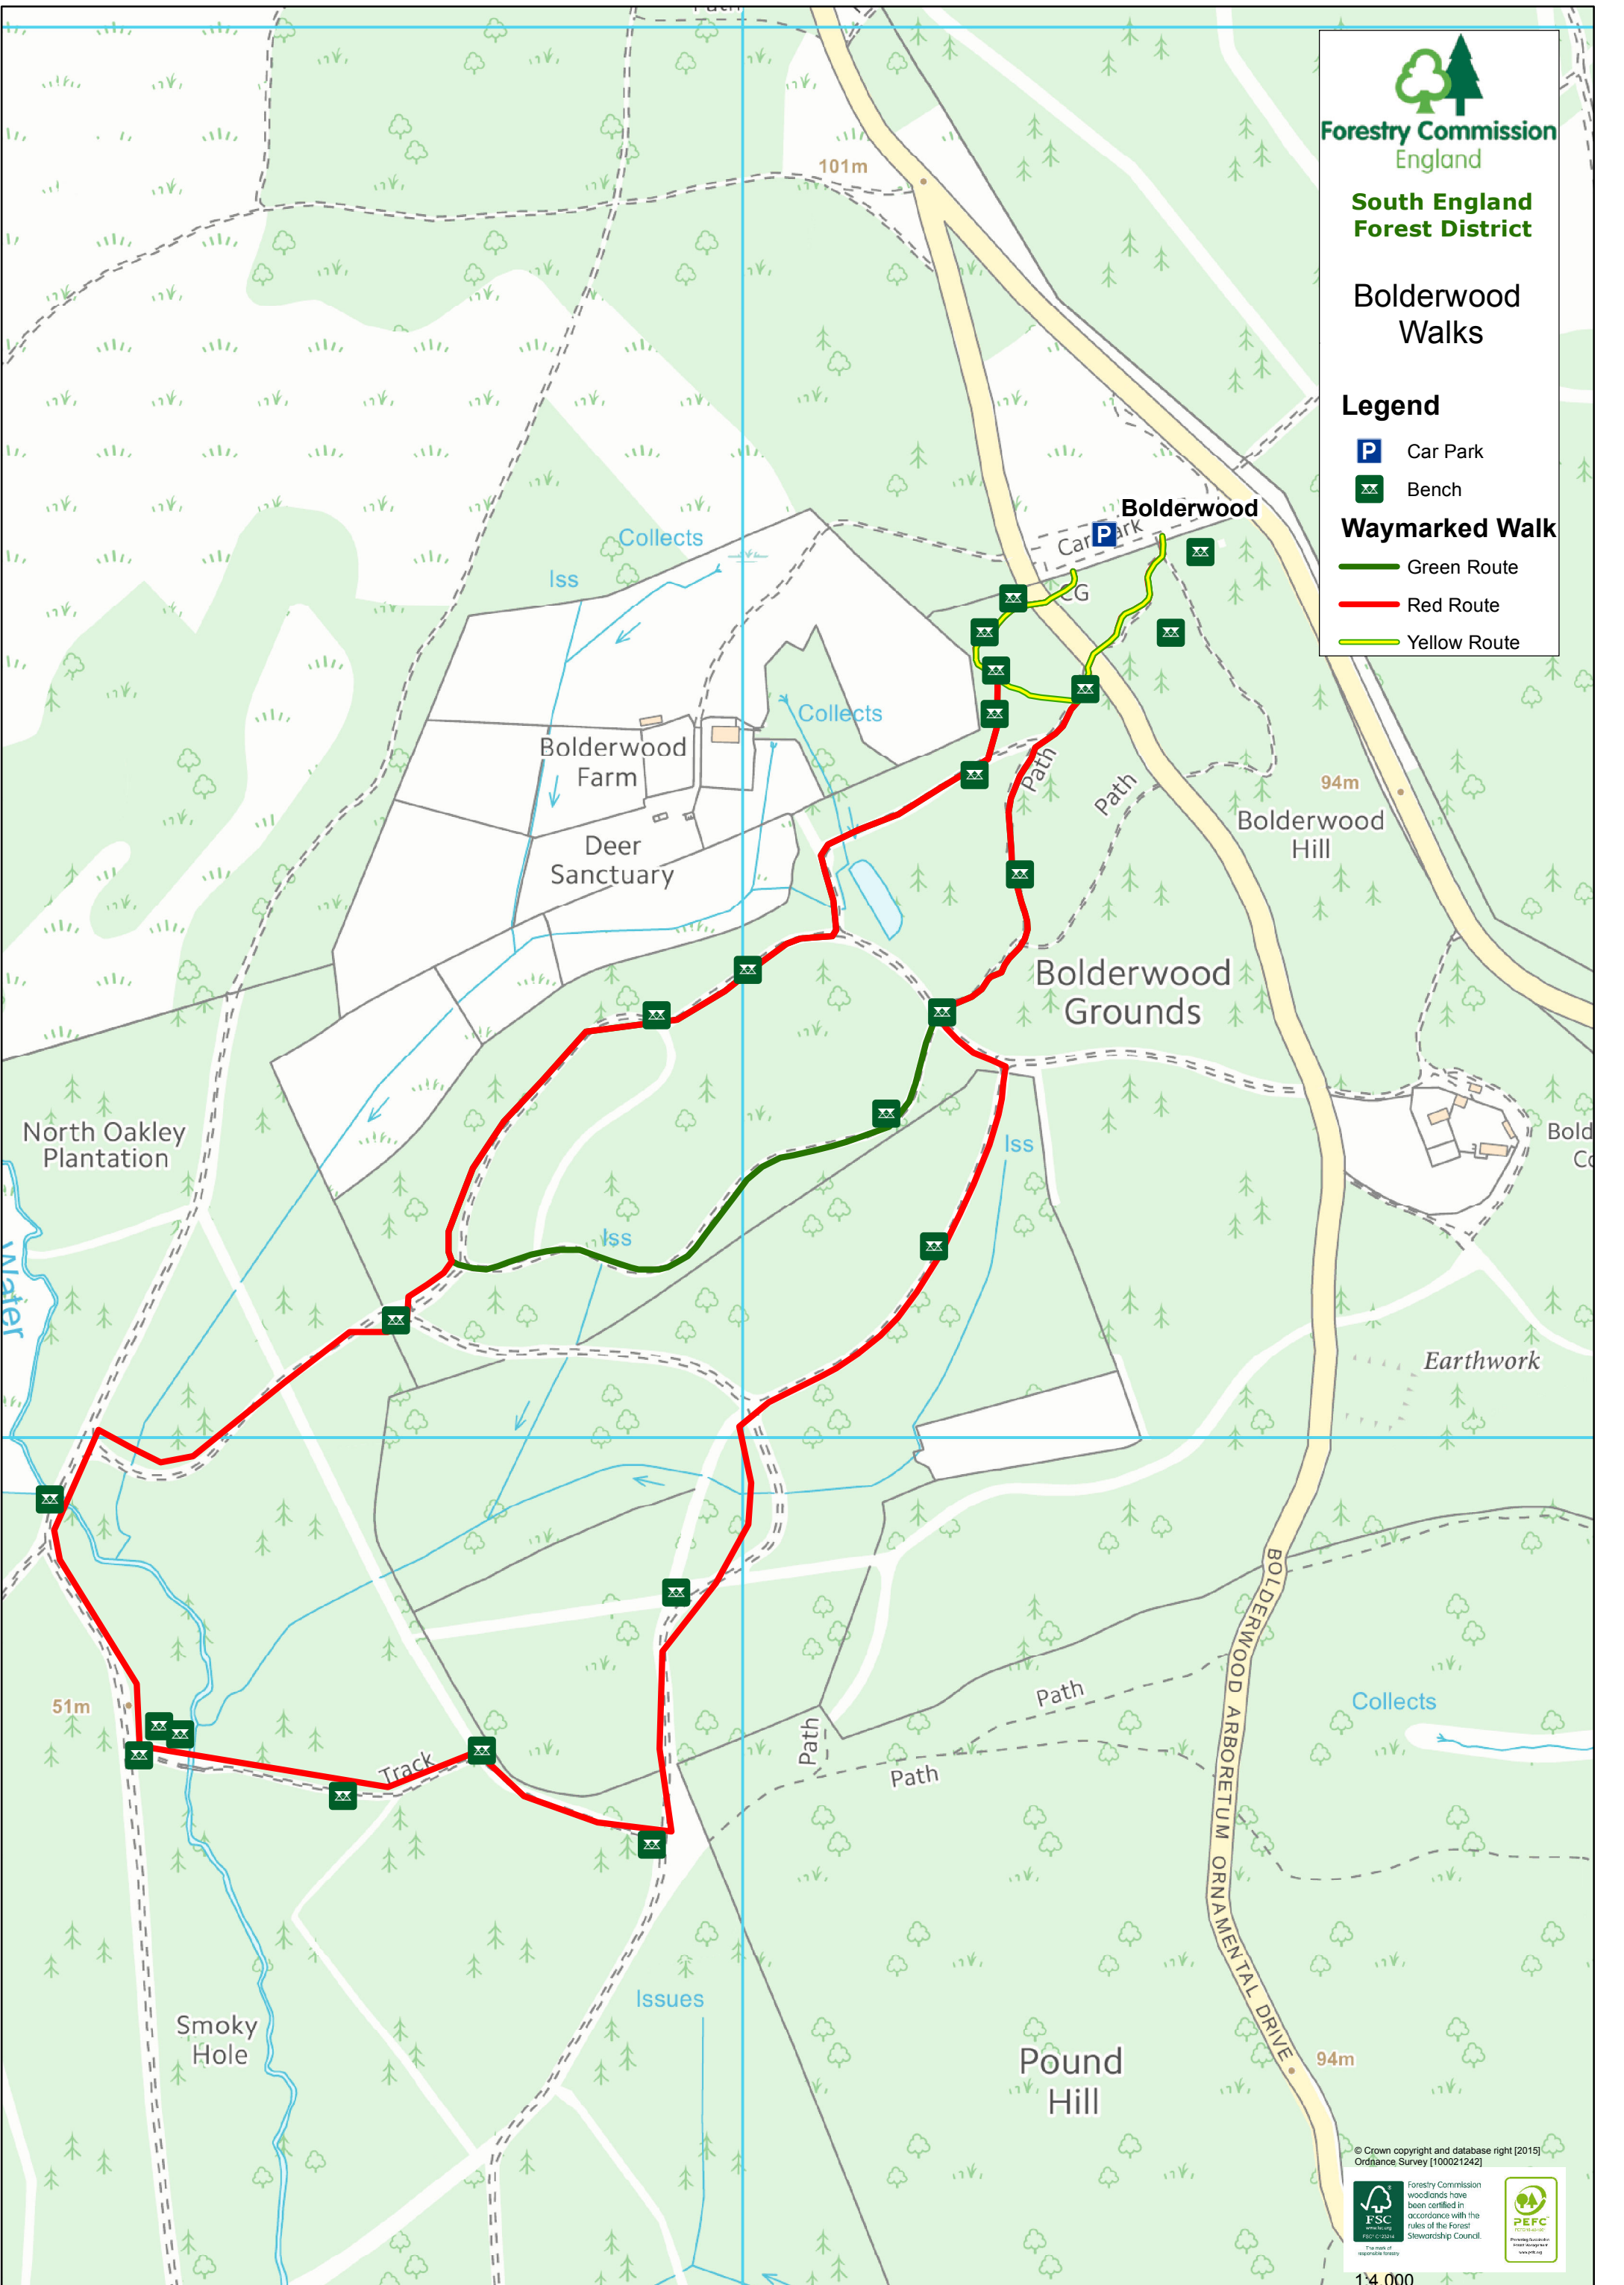

Forestry Commission
England

South England
Forest District

Bolderwood Walks

Legend

- Car Park
- Bench

Waymarked Walk

- Green Route
- Red Route
- Yellow Route

© Crown copyright and database right [2015]
Ordnance Survey [100021242]

1:4,000