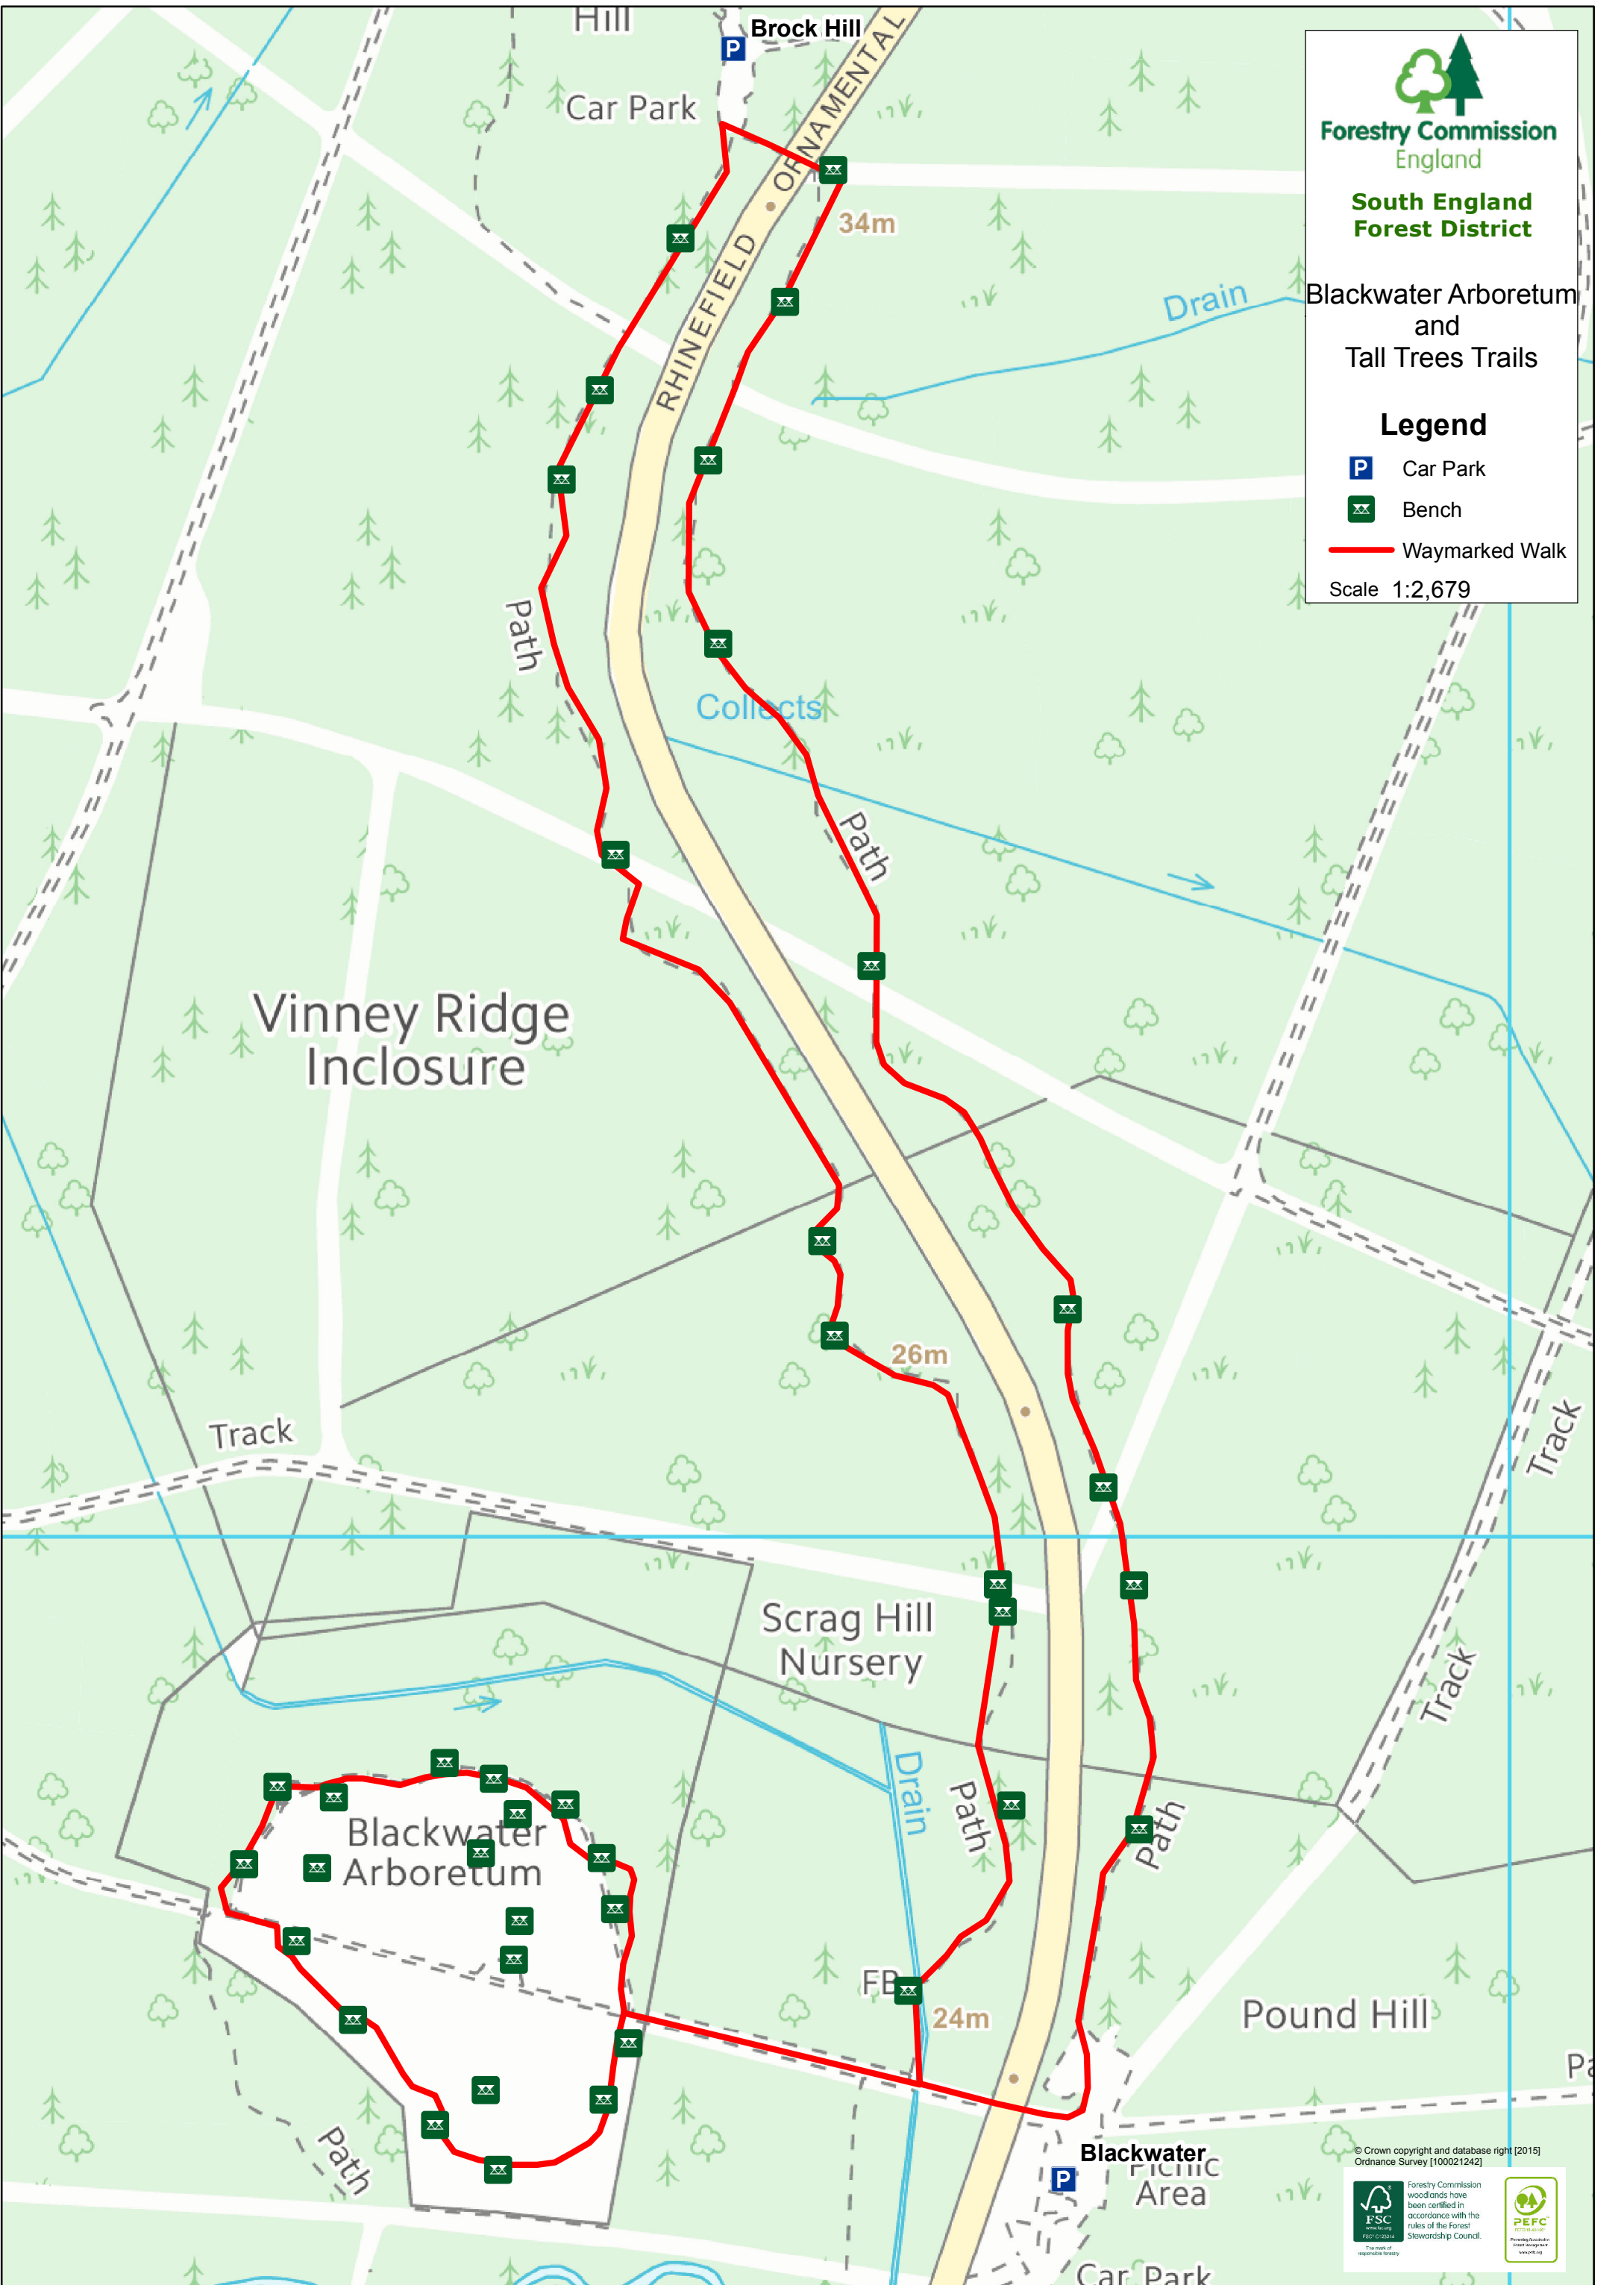

Forestry Commission
England

South East
Forest District

Blackwater Arboretum
and
Tall Trees Trails

Legend

Car Park

Bench

Waymarked Walk

Scale 1:2,679

© Crown copyright and database right [2015]
Ordnance Survey [100021242]

Blackwater
FICHC
Area

Car Park